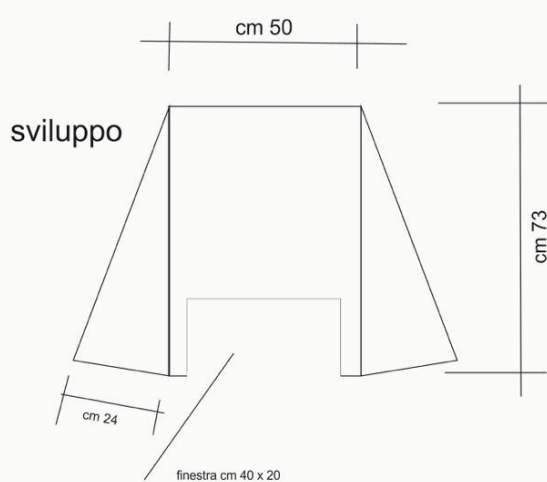

new line⁹⁰
via Don Cortesi1/d
24044 Dalmine (BG)
T.035/37.32.82 Fax 035/41.50.659
www.newline90.com
info@newline90.com

vista frontale

vista laterale